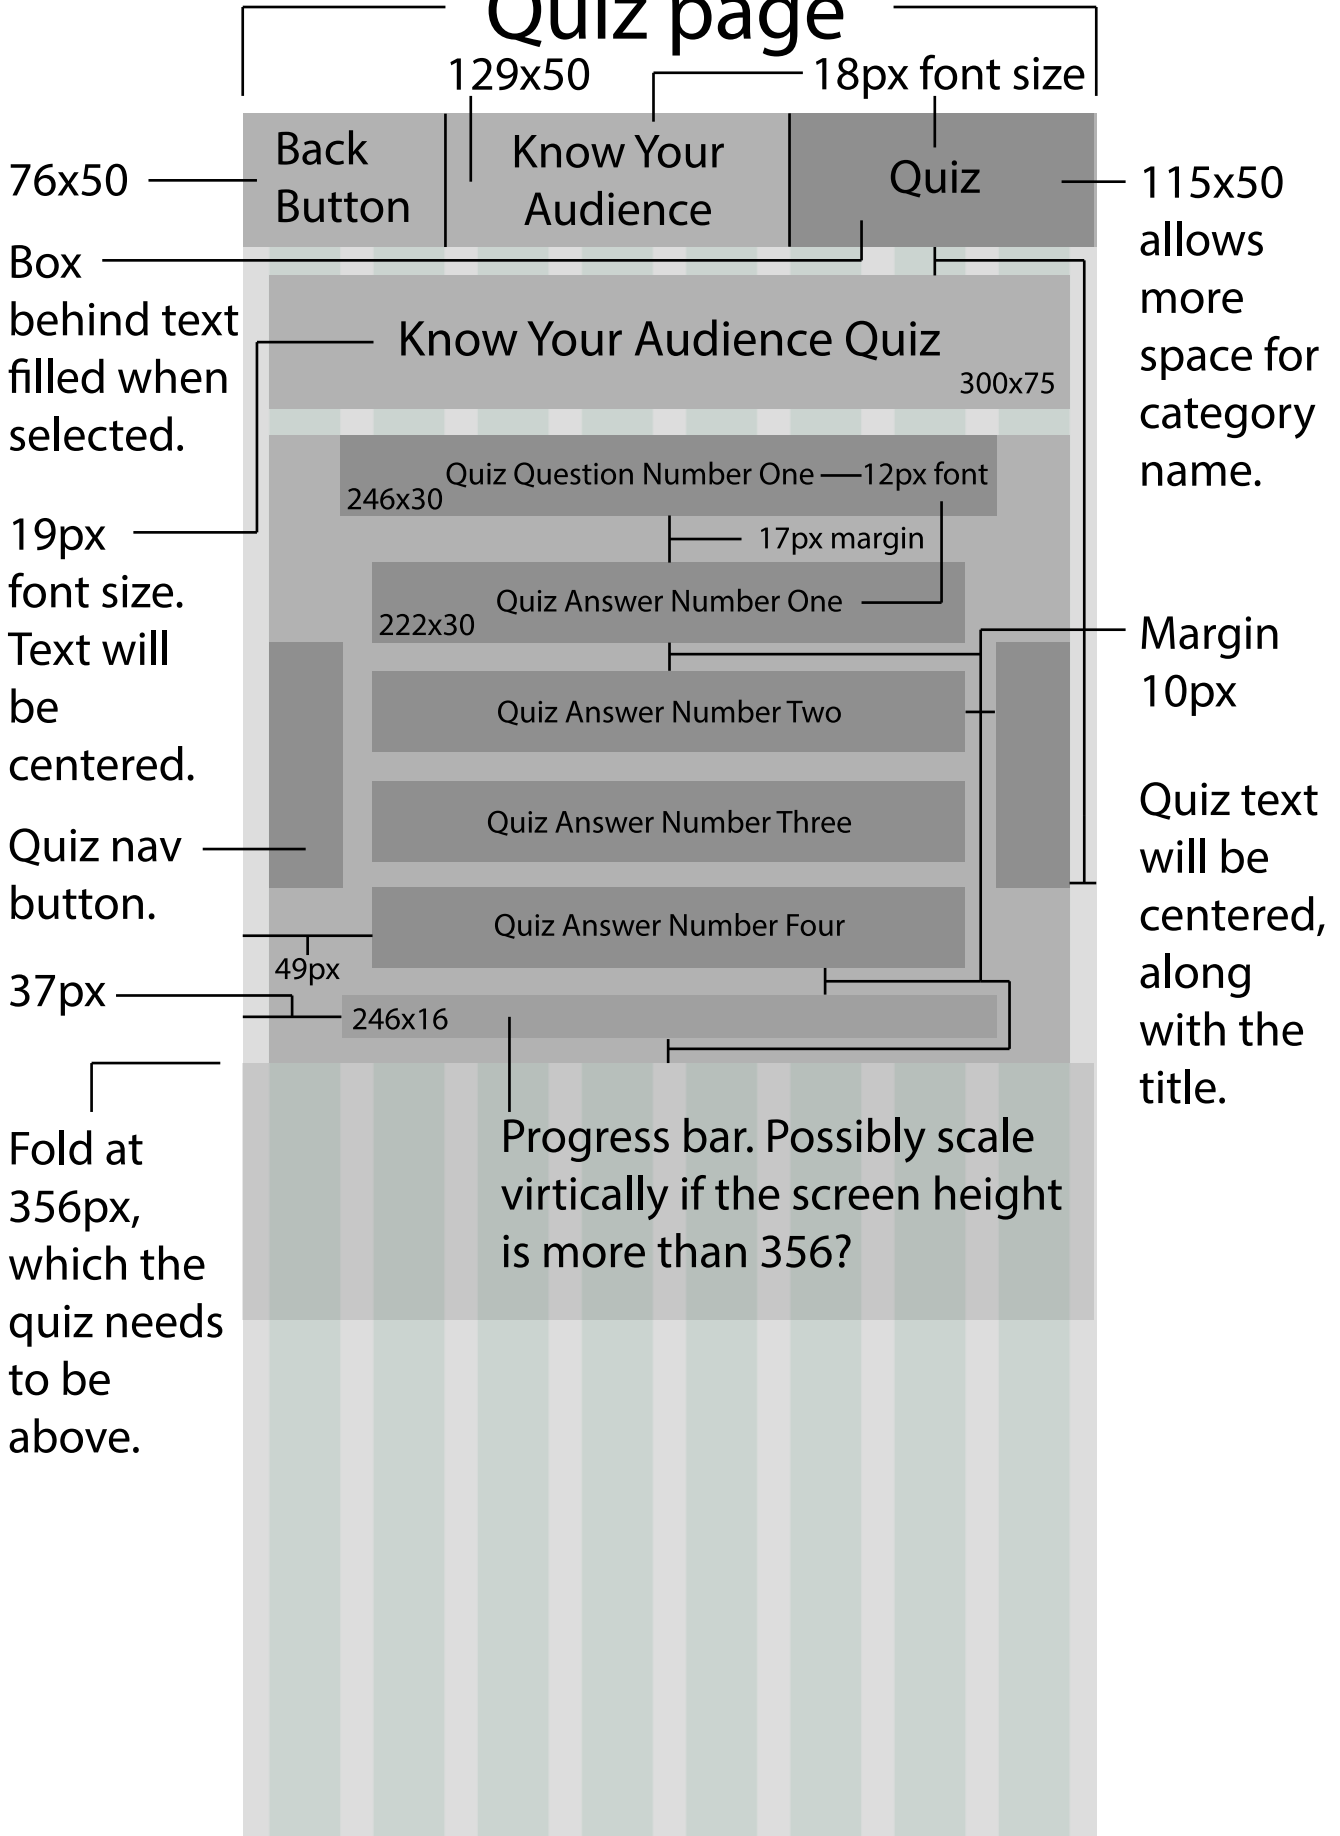

300 Grid System

Logo fits here
300px by 100px

300x100

10px
margin

43px
font
size

30px top

Design

27px
margin

12px
margin

KNOW YOUR AUDIENCE

246px wide,
length is
scalable to
navigation.

25px
margin

AESTHETIC DESIGN

FLOW CHART

Fold at
356px

23px font
size.

Front-End

Content
below
the fold
with be
scrolled
to.

All text is
centered,
except for
possible
the logo.

Quiz page

Inner page